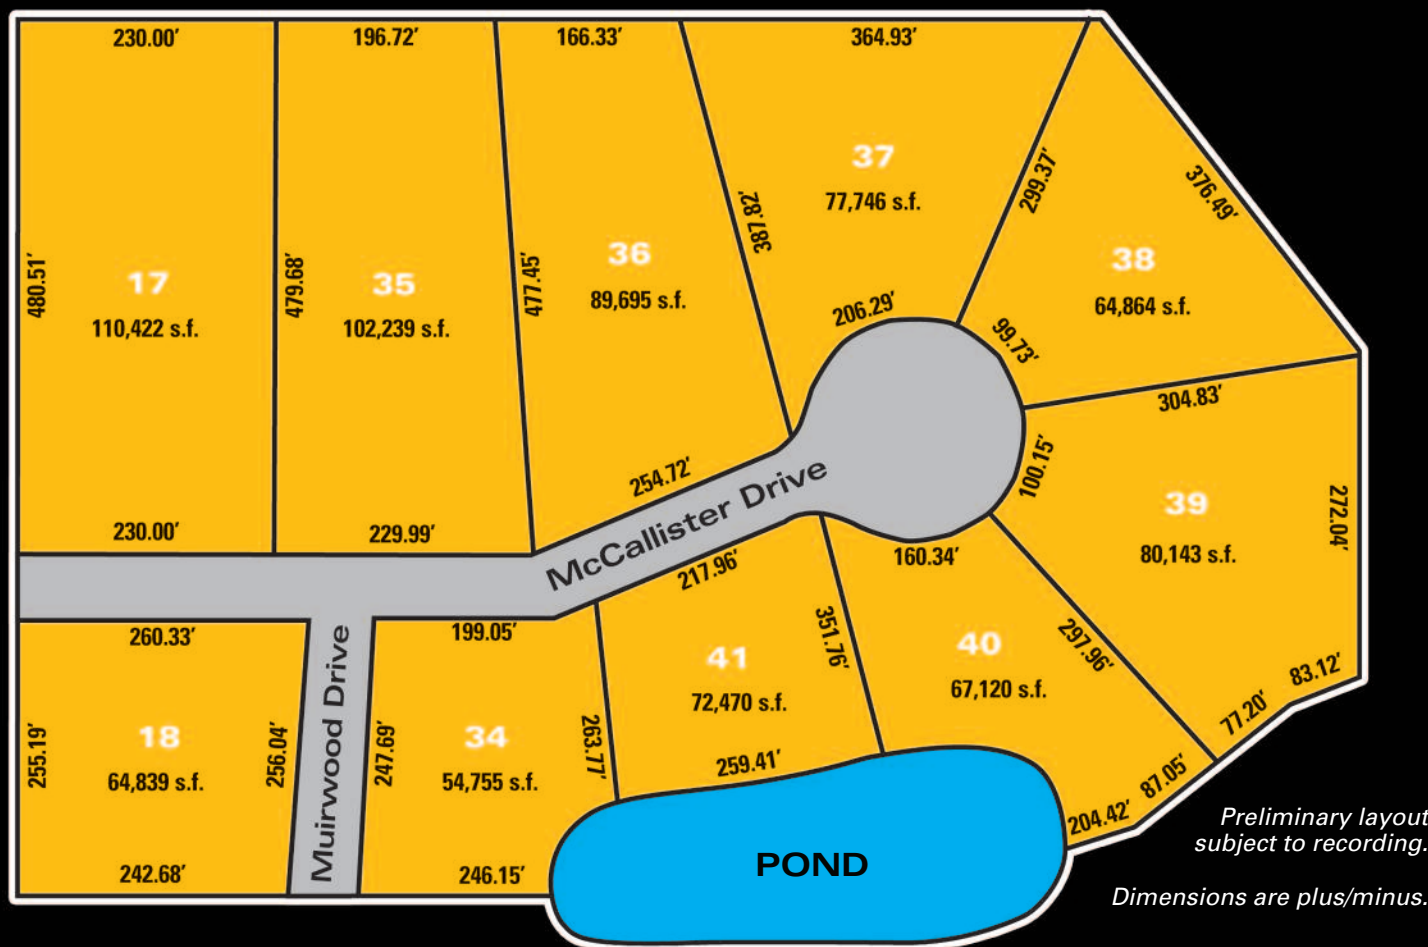

COMING SOON!

The Sanctuary in the Abbey

DIRECTIONS:

Located off of Hull Prairie Road
between Roachton Road and
West River Road in Perrysburg, Ohio.

Ten exclusive up to 3 acre lots, many with
dramatic ravines and/or trees and pond.
These estate lots have the flexibility for guest
quarters or carriage houses. Coming soon!