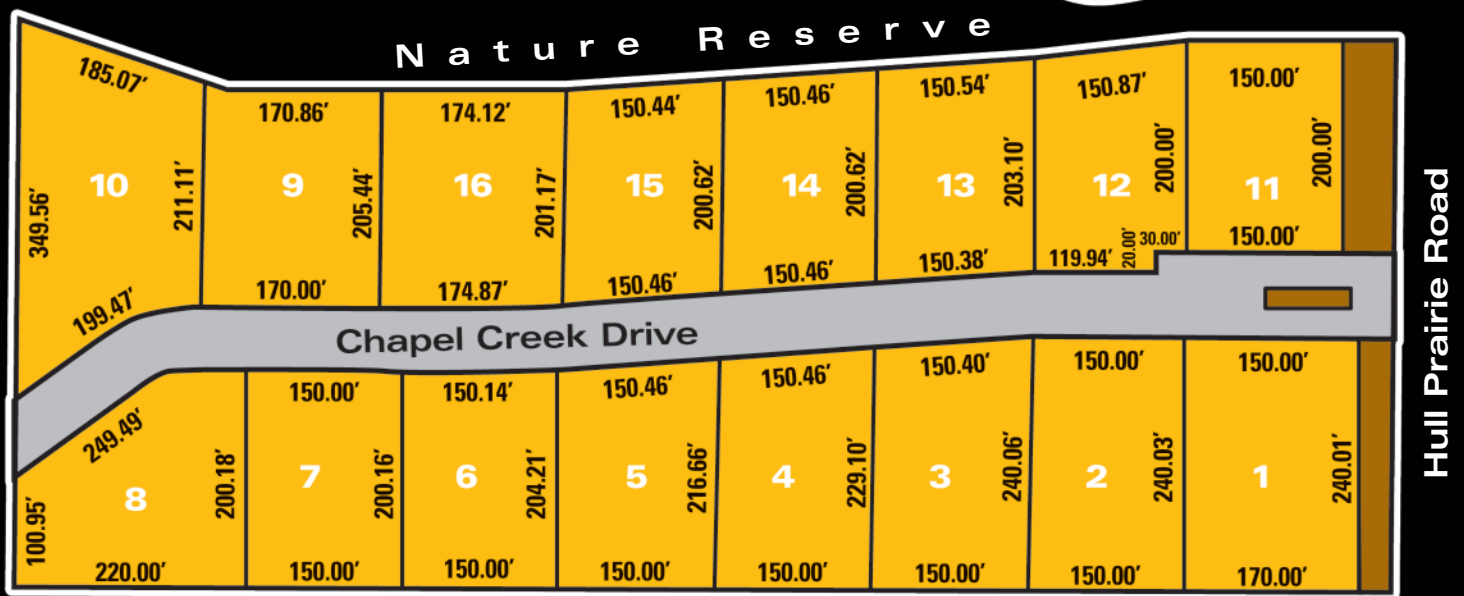

# The Sanctuary in the Woods

plat one

As with all Sanctuary property, The Sanctuary in the Woods has remarkable qualities. This includes a serene wooded area with generous, extra wide lots.

■ landscape and tree preservation

*Dimensions are plus/minus.*

## DIRECTIONS:

Located off of Hull Prairie Road between Roachton Road and West River Road in Perrysburg, Ohio

For an up to date list of available lots and prices, visit our website at [www.sanctuaryperrysburg.com](http://www.sanctuaryperrysburg.com)