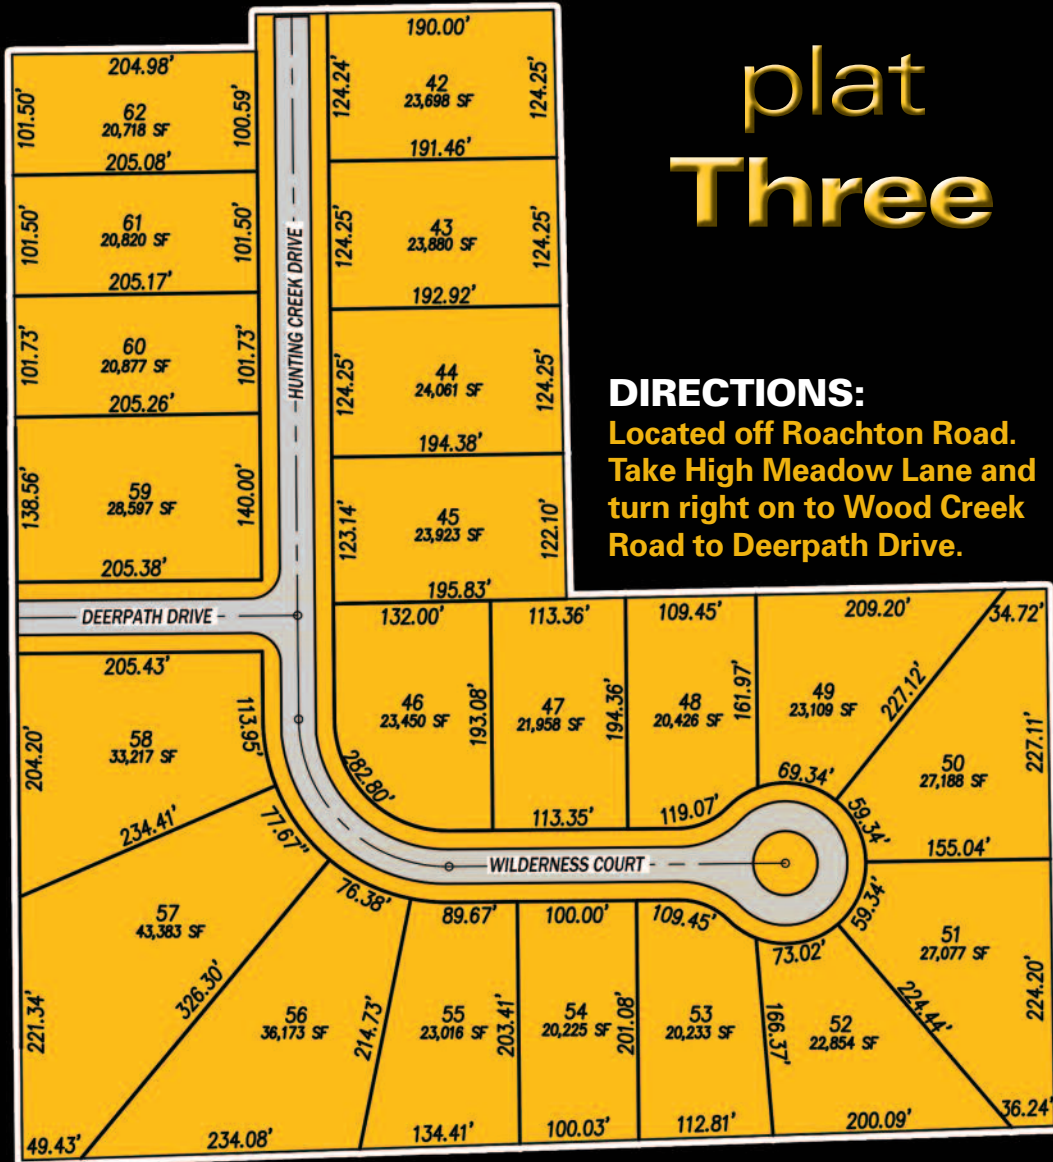

# The Sanctuary in the Woods

## plat Three

**DIRECTIONS:**  
 Located off Roachton Road.  
 Take High Meadow Lane and  
 turn right on to Wood Creek  
 Road to Deerpath Drive.

*Preliminary layout subject to recording.  
 Dimensions are plus/minus.*