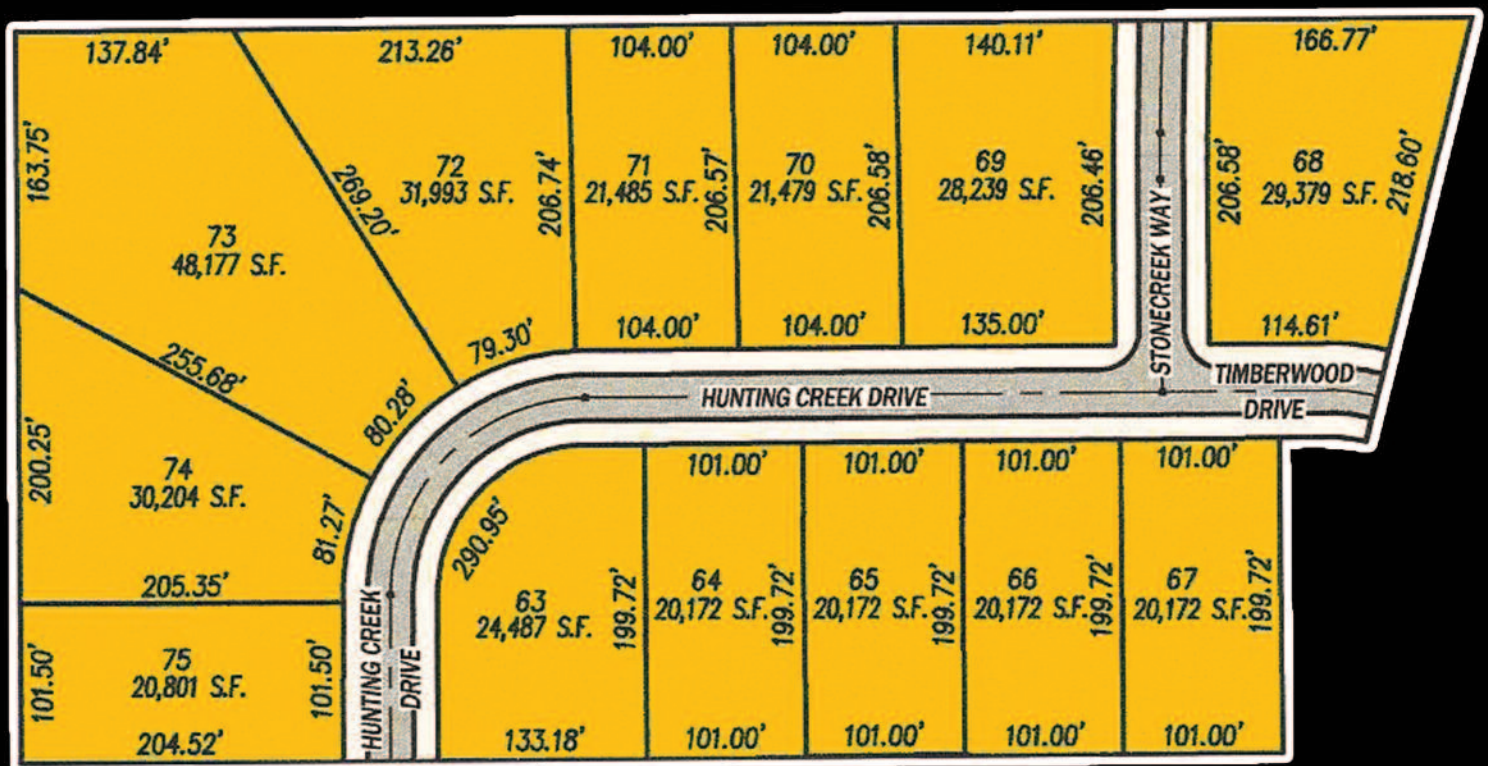

# The Sanctuary in the Woods

## plat four

As with all Sanctuary property, The Sanctuary in the Woods has remarkable qualities. This includes a serene wooded area with generous, extra wide lots.

*Preliminary layout subject to recording.  
Dimensions are plus/minus.*

### DIRECTIONS:

Located off of Hull Prairie Road between Roachton Road and West River Road in Perrysburg, Ohio

For an up to date list of available lots and prices, visit our website at [www.sanctuaryperrysburg.com](http://www.sanctuaryperrysburg.com)