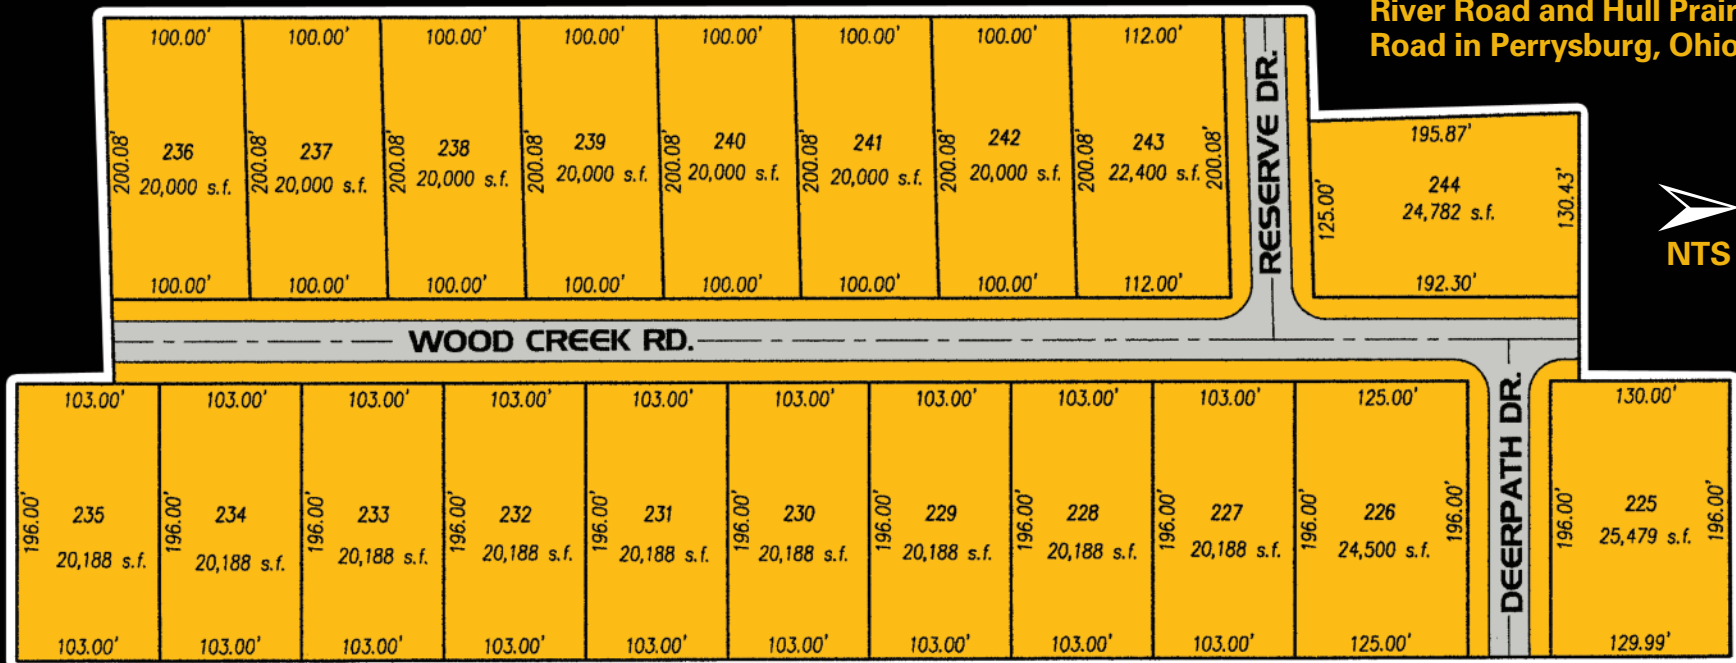

# The Sanctuary

## plat Six

**DIRECTIONS:** Located off Roachton Road between West River Road and Hull Prairie Road in Perrysburg, Ohio

Dimensions are plus/minus.

For an up to date list of available lots and prices, visit our website at [www.sanctuaryperrysburg.com](http://www.sanctuaryperrysburg.com)