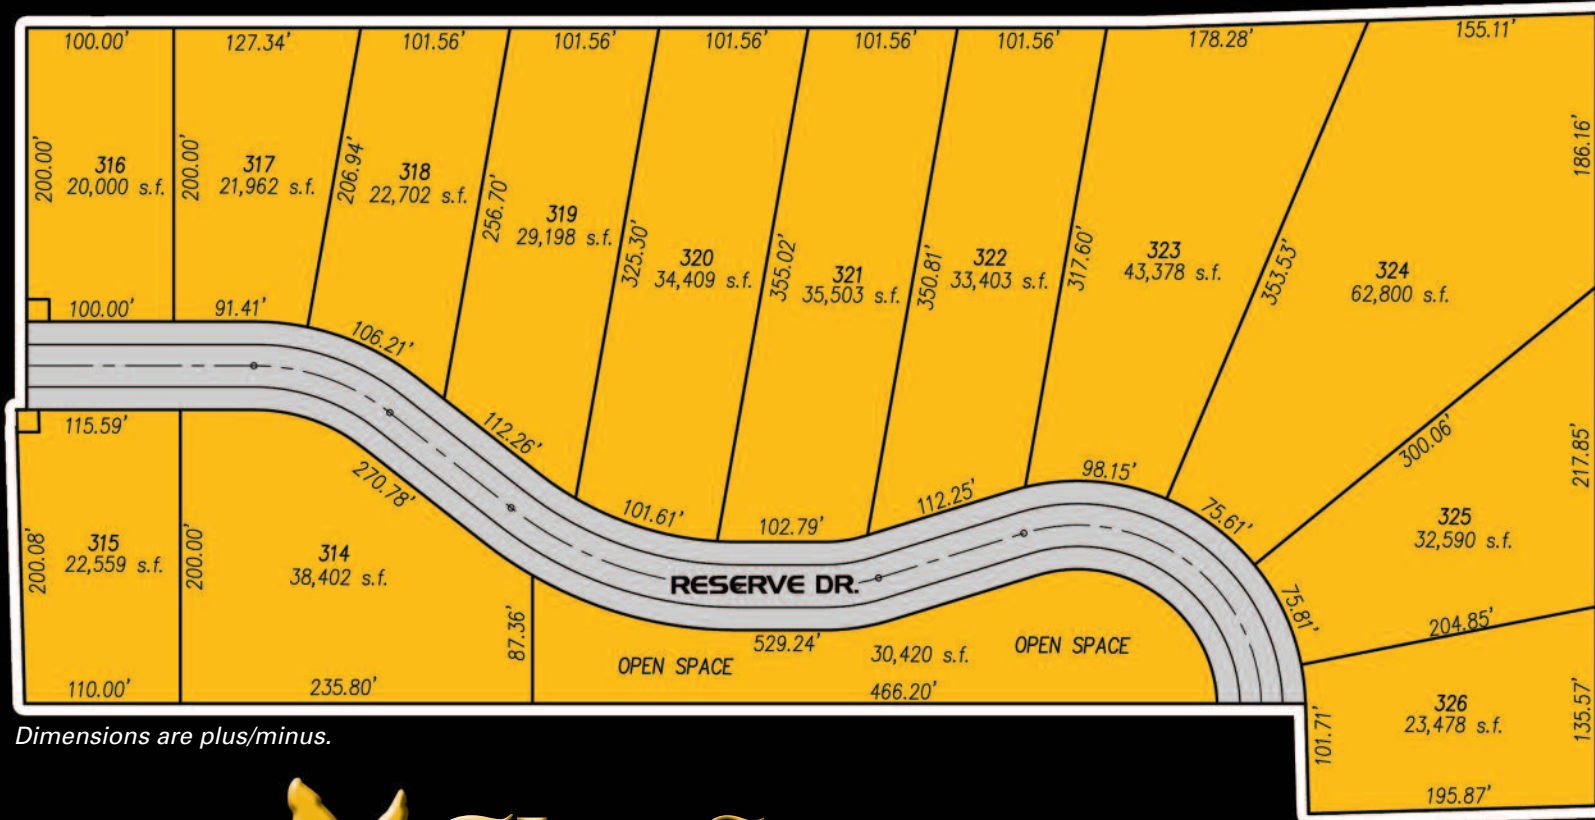

# The Sanctuary

## plat 6A

Dimensions are plus/minus.

**DIRECTIONS:**  
Located off Roachton  
Road between West  
River Road and Hull  
Prairie Road in  
Perrysburg, Ohio