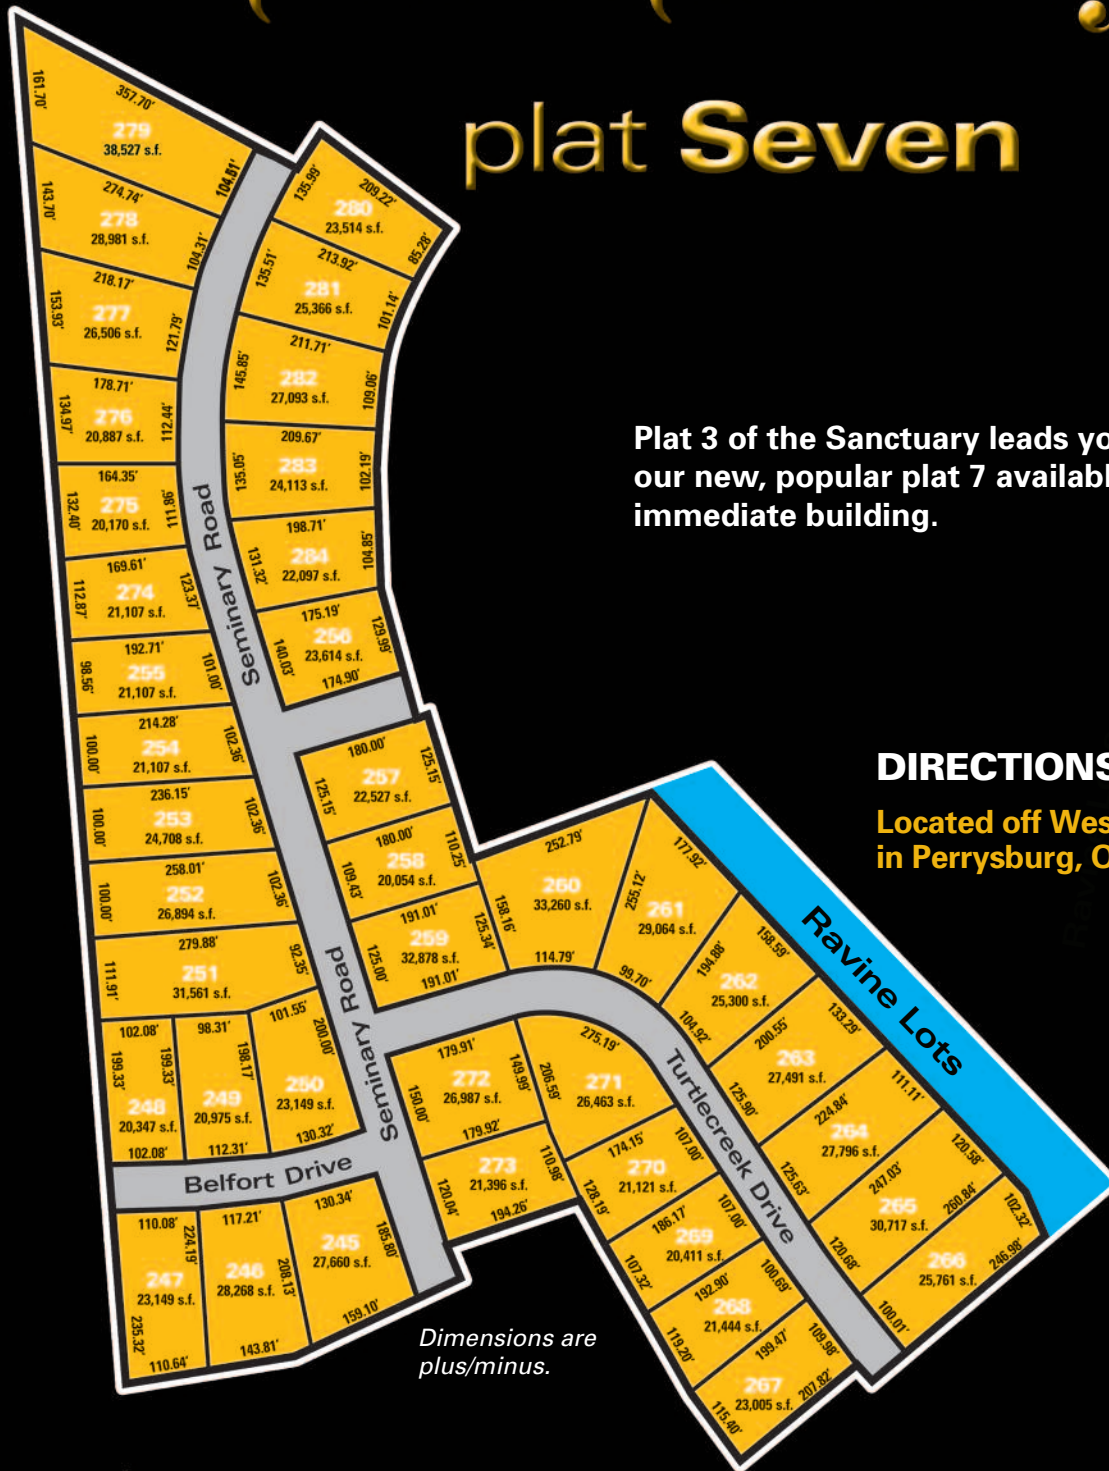

The Sanctuary

plat Seven

Plat 3 of the Sanctuary leads you into our new, popular plat 7 available for immediate building.

DIRECTIONS:

Located off West River Road in Perrysburg, Ohio

The Sanctuary